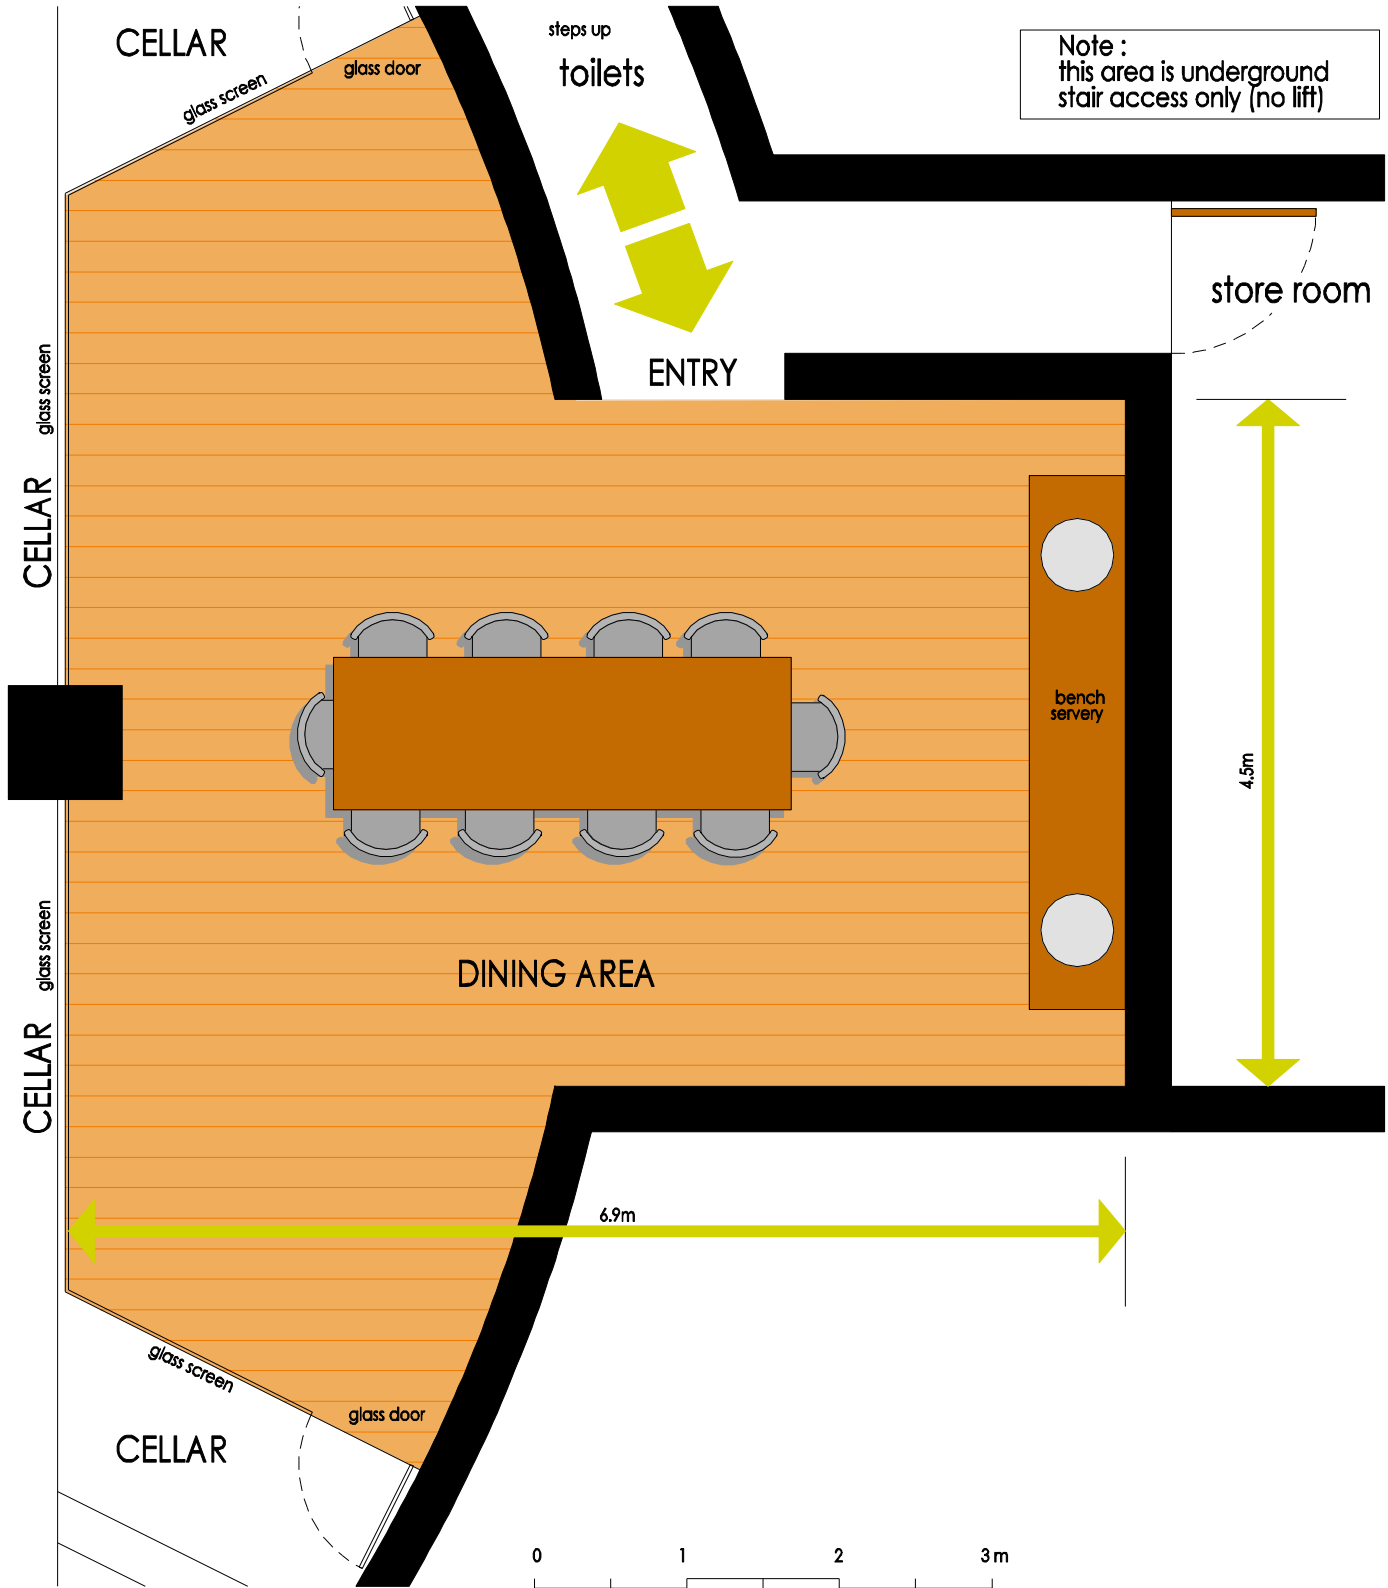

# CRAGGY RANGE

# QUARRY

31 sq m