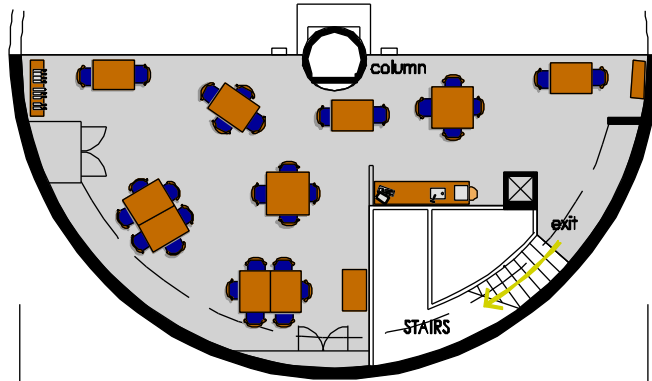

# CRAGGY RANGE

FIRST

Note :  
this area is on the first floor  
stair access only (no lift)

GROUND

# TERROIR

DOWNSTAIRS  
105 sq m

UPSTAIRS  
78 sq m

OUTSIDE  
248 sq m