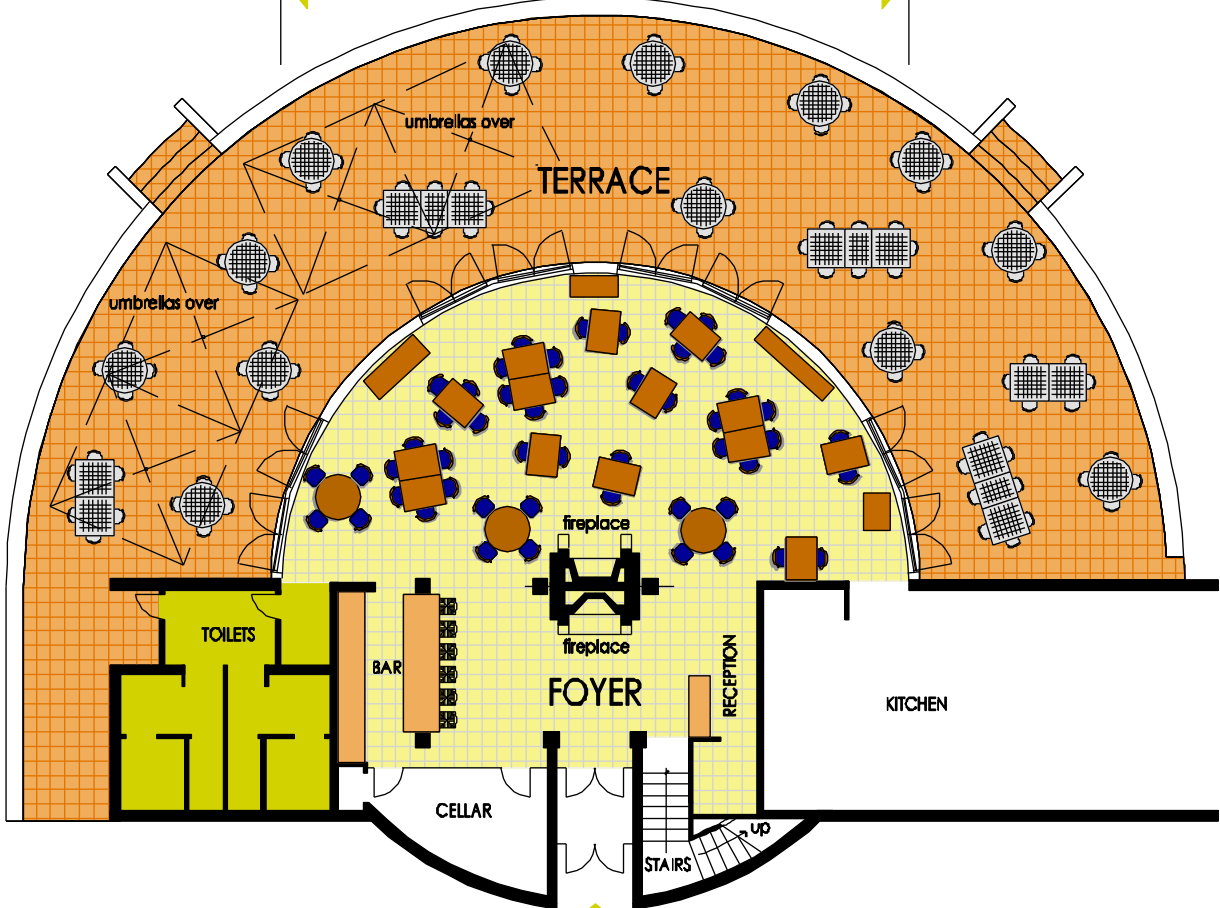

# CRAGGY RANGE

FIRST

Note :  
this area is on the first floor  
stair access only (no lift)

GROUND

# TERROIR

DOWNSTAIRS  
105 sq m

UPSTAIRS  
78 sq m

OUTSIDE  
248 sq m